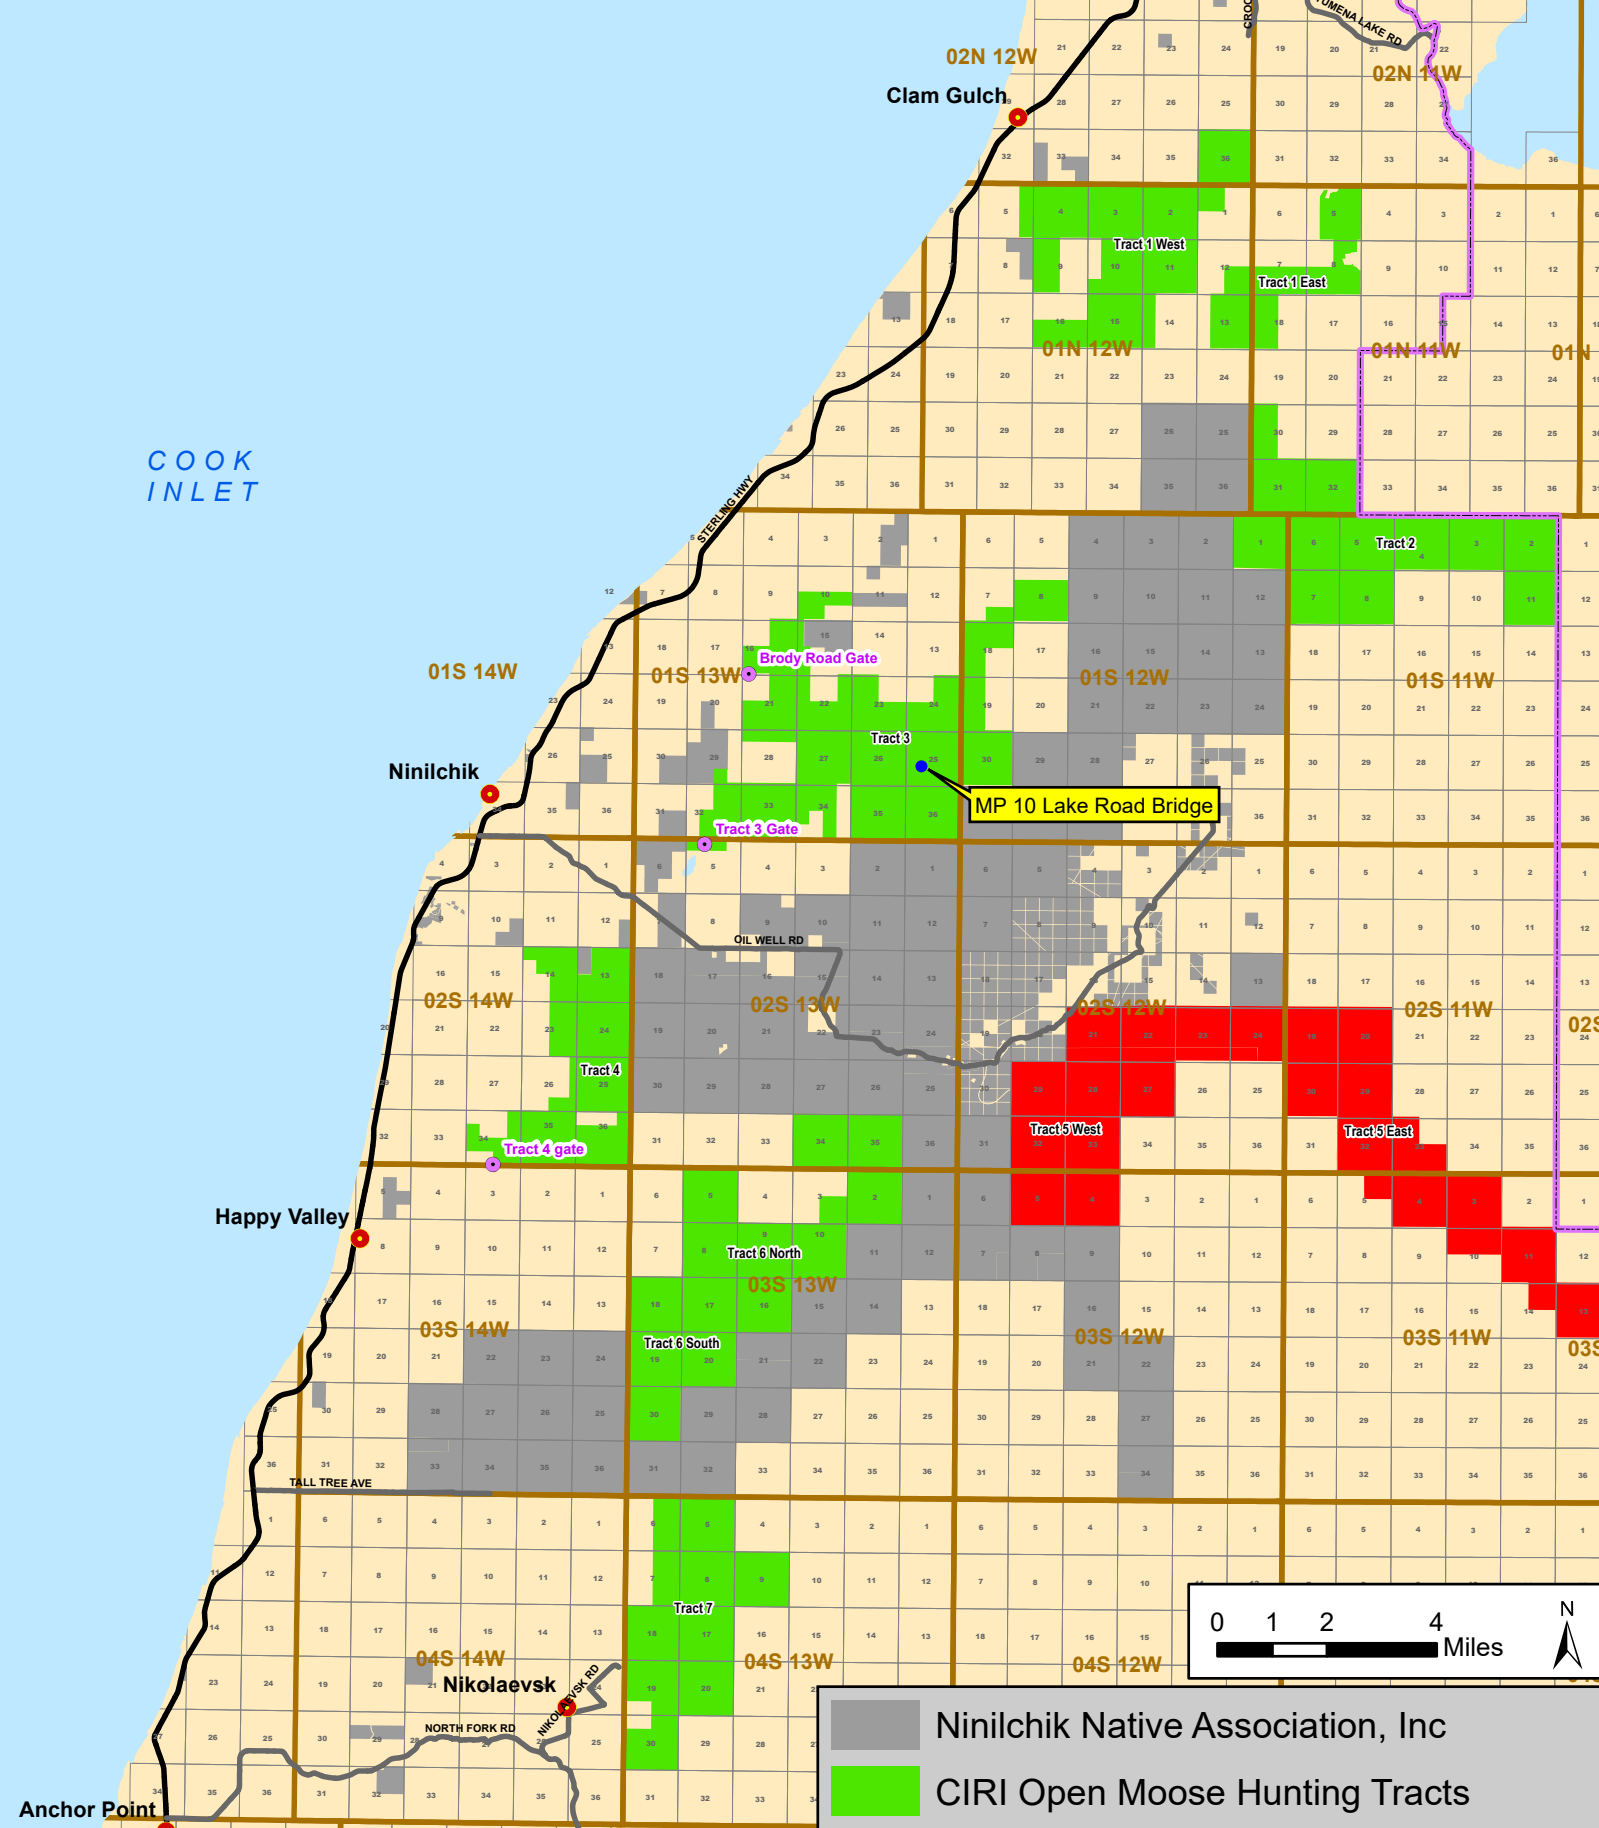

# Exhibit A: Moose Hunting 2024

	Ninilchik Native Association, Inc
	CIRI Open Moose Hunting Tracts
	CIRI Closed Moose Hunting Tracts
	CIRI Gate Locations
	Kenai National Wildlife Refuge Boundary

**Cook Inlet Region, Inc.**

MOU Map - CIRI & NTC

Data Sources: AK DNR, CIRI, KP&B

South Kenai, Alaska

BRK 7/17/24

Revised:

State Plane NAD 27, AK 4

Exhibit A\_2023 Moose Hunt\_Final\_071724.pdf